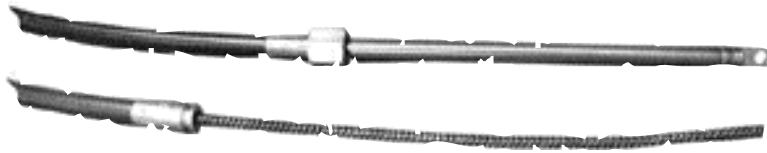

******* CLEARANCE ITEMS *******

RACK AND PINION STEERING

**RACK AND PINION
S.S. STEERING KIT**

**RACK AND PINION
S.S. STEERING CABLE ONLY**

Complete steering systems include cable, 90° helm and a 90° bezel. System has a 700 lb. maximum working load at the tiller arm.

Description

11' Cable Only

**Item No.
206211**

16' Steering System Kit

206016

ROTARY STEERING CABLE ONLY

Description

15' Cable Only