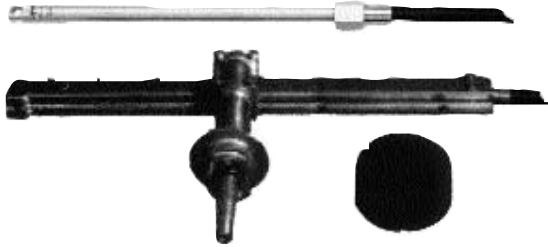

******* CLEARANCE ITEMS *******

RACK AND PINION STEERING

**RACK AND PINION
S.S. STEERING KIT**

**RACK AND PINION
S.S. STEERING CABLE ONLY**

Complete steering systems include cable, 90° helm and a 90° bezel. System has a 700 lb. maximum working load at the tiller arm.

Description

11' Cable Only

**Item No.
206211**

16' Steering System Kit

206016

ROTARY STEERING CABLE ONLY

Description

15' Cable Only