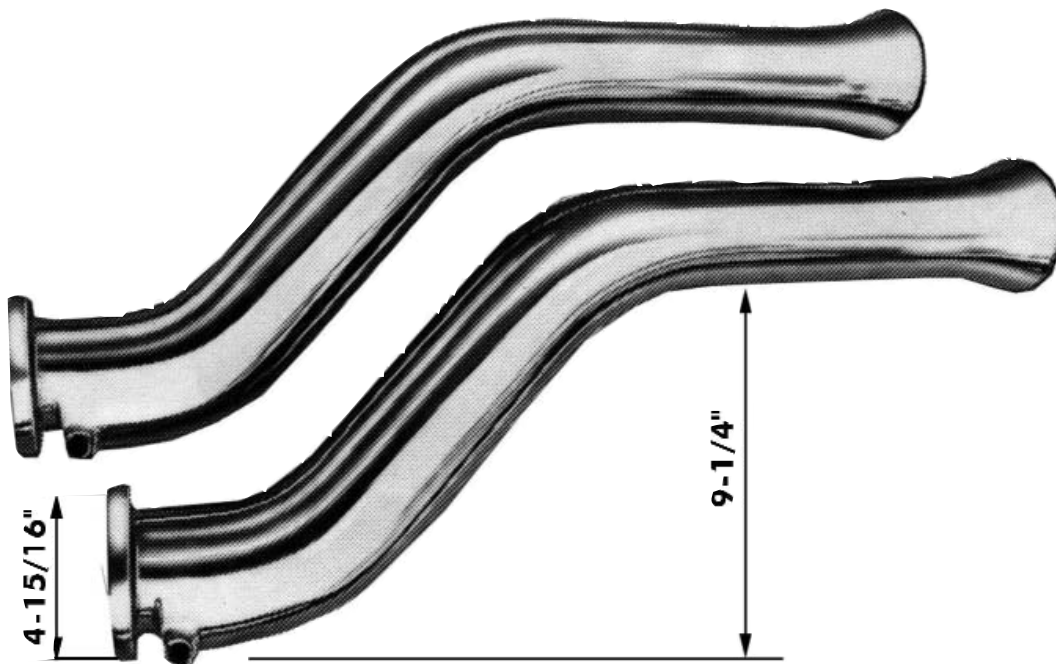

O.T. TRANSOM EXHAUST • GLASS PACK MUFFLERS

OVER TRANSOM EXHAUST

CAST ALUMINUM

Available in two length sizes, these highly polished cast aluminum Over-Transom Exhaust pipes feature 3" outlets for maximum engine efficiency. (Fits header type exhaust manifolds only).

Lengths	Catalog No.	Item No.
Pair 29"	29159	713
Pair 31"	29151	711
Pair 29" 31"	29152	712

GLASS PACK MUFFLERS

Easy to install. Used with steel Over-Transom Exhaust Pipes.

	Catalog No.	Item No.
FOR STEEL O.T.'S ONLY	606241	1124