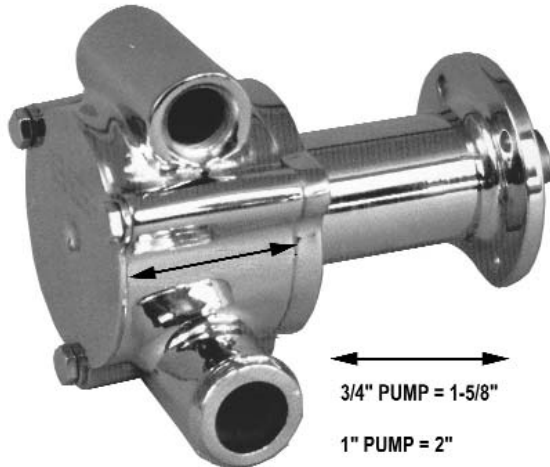

WATER PUMPS • IMPELLERS

MAGNAFLOW® WATER PUMPS

BELT DRIVEN

The "Magnaflows®" are self-priming, cam driven water pumps featuring chrome brass construction, friction minimizing ball bearings, long lasting ceramic seals and a tough neoprene impeller. To accommodate a variety of engine types, both "Magnaflow®" pumps come standard with a large 1 1/4" hose inlet, tapped 3/4" NPT and a pair of 1/2" NPT outlets.

The "Magnaflow®" belt driven water pump is the replacement pump for the "Neovane" 755-A and is constructed the same as our "Magnaflow®" cam driven water pump.

1" MAGNAFLOW® WATER PUMP

	Catalog No.	Item No.
Pump	60000	1000
Impeller Kit*	60001	1001 (8 vanes)

3/4" MAGNAFLOW® WATER PUMP

	Catalog No.	Item No.
Pump	60034	1009
Impeller Kit*	60034	1010 (12 vanes)

*Kits include 1 impeller and 2 "O" Rings.

	Catalog No.	Item No.
Pump	V-755A	1019
Service Kit	60001	1001

"NEOVANE" IMPELLER KITS

Kits include impeller, shear pin and gasket or "O" ring. Kits available for all models listed below.

Repair Kit Item No.	For "Neovane" Pump No.
1018	V-505, V-755, H500 and V-750
1017	V-105